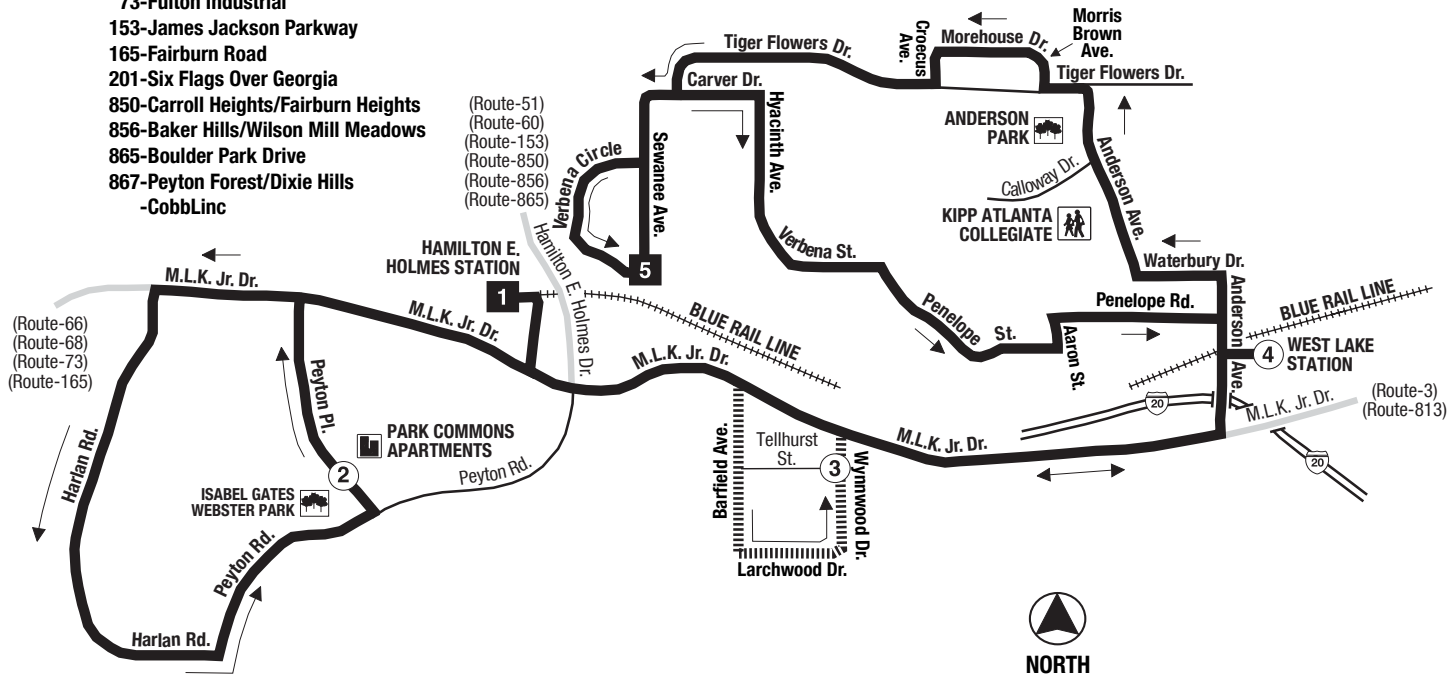

**Routes intersecting at
Hamilton E. Holmes Station:
Rutas intersectando en la
Estación Hamilton E. Holmes:**

- 3-Martin Luther King, Jr. Drive/Auburn Avenue
- 51-Joseph E. Boone Boulevard
- 60-Hightower Road
- 66-Lynhurst Drive/Princeton Lakes
- 68-Benjamin E. Mays Drive
- 73-Fulton Industrial
- 153-James Jackson Parkway
- 165-Fairburn Road
- 201-Six Flags Over Georgia
- 850-Carroll Heights/Fairburn Heights
- 856-Baker Hills/Wilson Mill Meadows
- 865-Boulder Park Drive
- 867-Peyton Forest/Dixie Hills
-CobbLinc

**Routes intersecting at
West Lake Station:
Rutas intersectando en la
Estación West Lake:**

- 58-Hollywood Road/Lucile Avenue
- 813-Atlanta University Center
- 853-Center Hill
- 867-Peyton Forest/Dixie Hills

NORTH
NORTE

 **INTERSECTING ROUTES**
 Rutas Intersectando

 **ALTERNATING TRIPS**
 Viajes Alternados